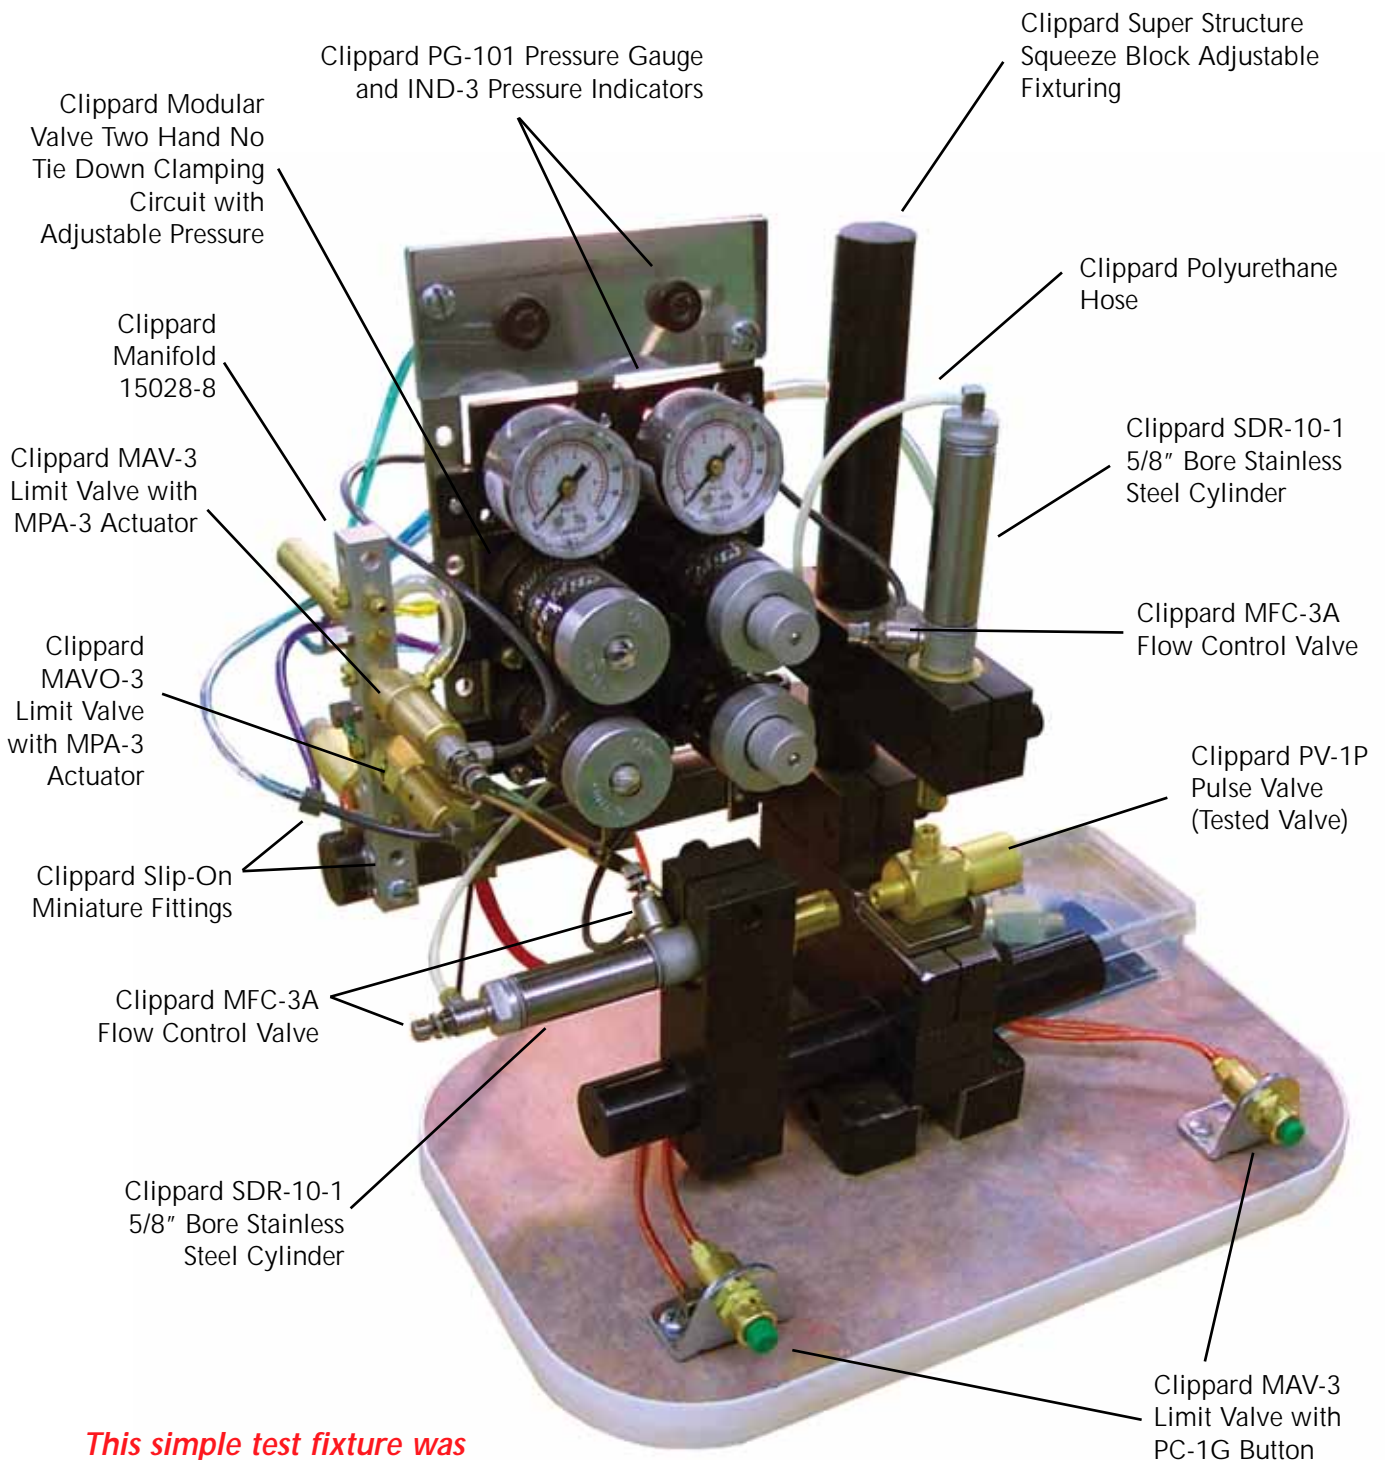

## Pneumatic Pulse Valve Leak Tester

*This simple test fixture was inexpensively and quickly built using standard Clippard products.*